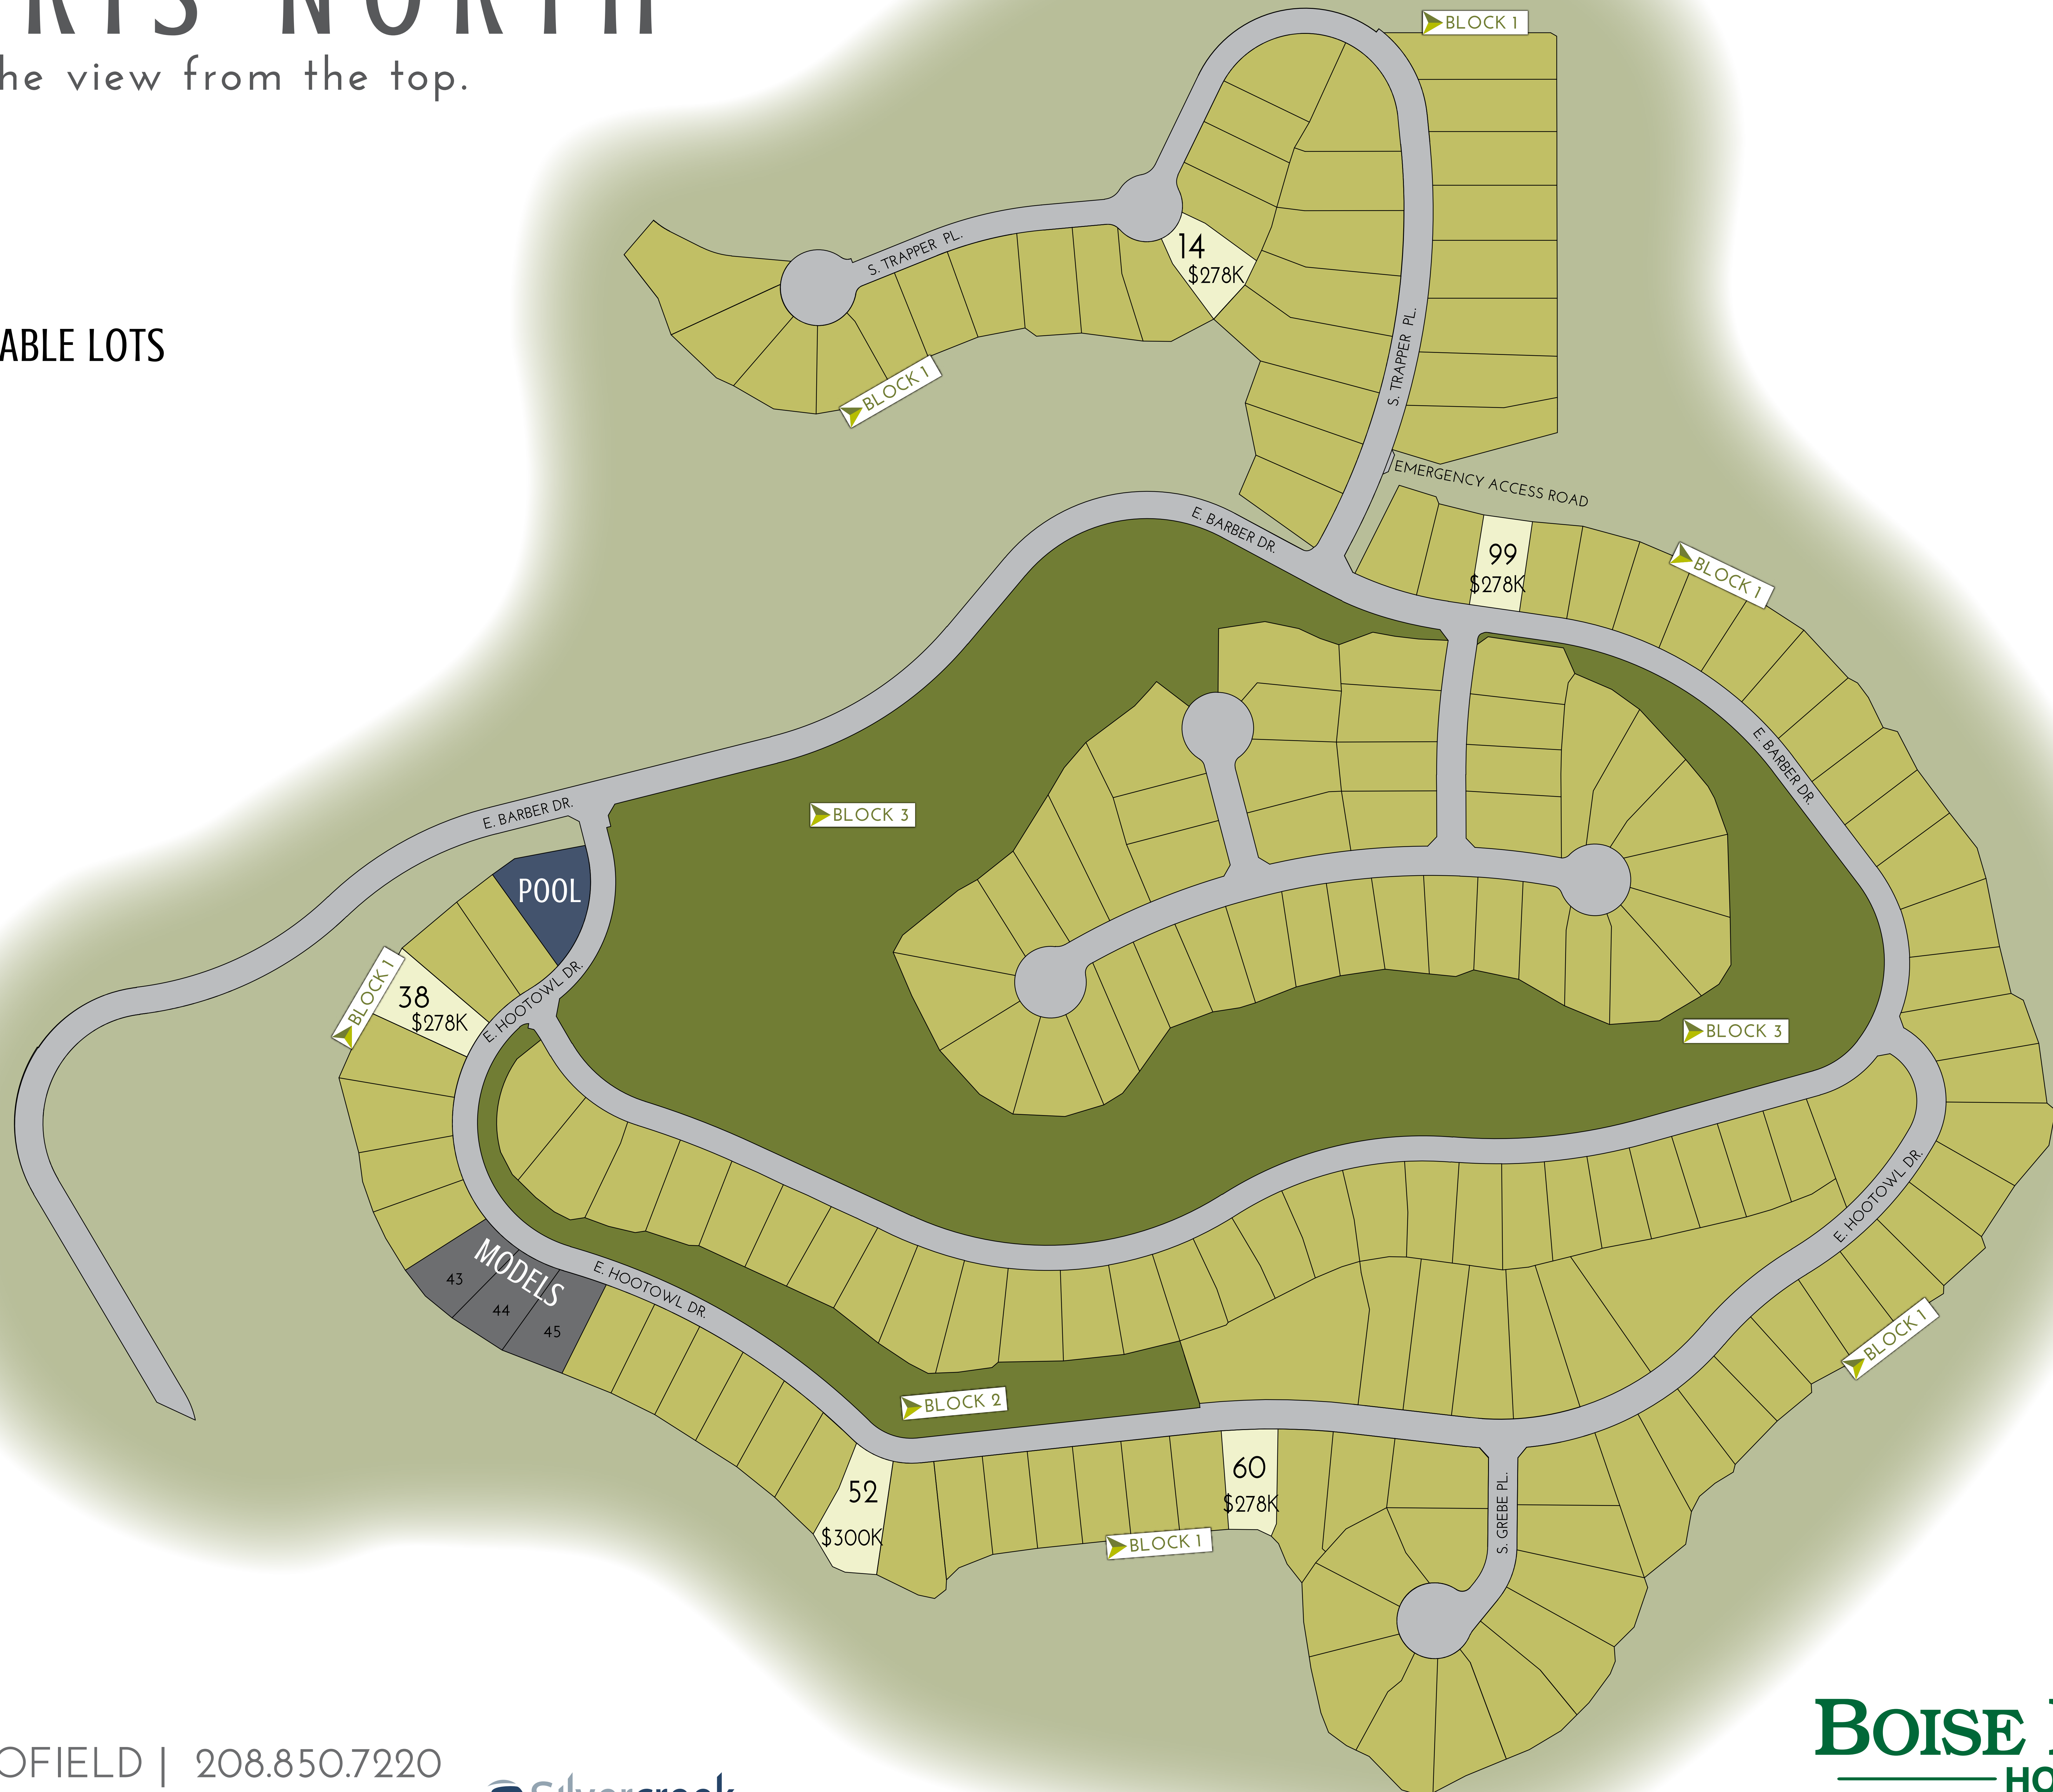

# HARRIS NORTH

The view from the top.

 AVAILABLE LOTS

KARA SCHOFIELD | 208.850.7220  
kschofield@boisehunterhomes.com 

**BOISE HUNTER**  
HOMES

Prices subject to change without notice. Updated 10-04-17